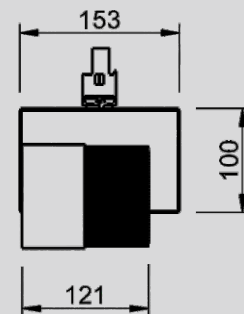

ENG

Method of installation: **track mounted**

Light sources: **LED**

Color temperature: **special**

CRI: **97**

Initial luminous flux: **2950/3720/4290lm**

Initial input power: **29/36/42W**

Input Voltage: **230V**

Lumen maintenance: **55.000h**

Weight: **1,6kg**

Housing colour: **RAL**

Radiator colour: **black/silver**

Dimmable: **optional**

Tolerancja strumienia świetlnego i mocy +/- 10%

Producent zastrzega sobie możliwość zmian konstrukcyjnych oprawy.

Informacje zawarte na karcie katalogowej nie stanowią oferty handlowej ani elementu umowy.

Więcej na temat rodziny produktów, znajduje się na stronie: www.lako.pl

Luminous flux and power tolerance +/- 10%

The manufacturer reserves the right to change the design of the luminaire.

The information contained in the catalog card does not constitute a commercial offer or an element of the contract.

LAKO

Butik POSH LADY
POSH LADY Boutique