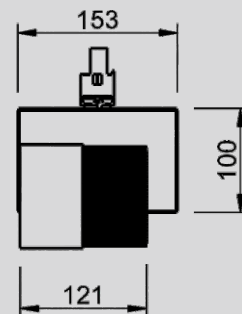

ENG

Method of installation: **track mounted**

Light sources: **LED**

Color temperature: **special**

CRI: **97**

Initial luminous flux: **2950/3720/4290lm**

Initial input power: **29/36/42W**

Input Voltage: **230V**

Lumen maintenance: **55.000h**

Weight: **1,6kg**

Housing colour: **RAL**

Radiator colour: **black/silver**

Dimmable: **optional**

Tolerancja strumienia świetlnego i mocy +/- 10%
Producent zastrzega sobie możliwość zmian konstrukcyjnych oprawy.
Istnieje możliwość modyfikacji produktu na życzenie Klienta.
Informacje zawarte na karcie katalogowej nie stanowią oferty handlowej ani elementu umowy.
Więcej na temat rodziny produktów, znajduje się na stronie: www.lako.pl

Luminous flux and power tolerance +/- 10%
The manufacturer reserves the right to change the design of the luminaire.
It is possible to modify the product at the customer's request.
The information contained in the catalog card does not constitute a commercial offer or an element of the contract.
More information about the product family can be found at: www.lako.pl

LAKO

Piekarnia SOBOWIDZ
SOBOWIDZ bakery