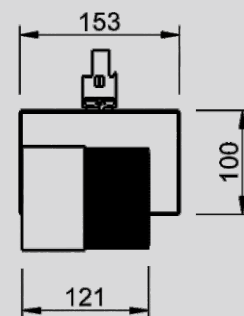

ENG

Method of installation: **track mounted**

Light sources: **LED**

Color temperature: **special**

CRI: **97**

Initial luminous flux: **2950/3720/4290lm**

Initial input power: **29/36/42W**

Input Voltage: **230V**

Lumen maintenance: **55.000h**

Weight: **1,6kg**

Housing colour: **RAL**

Radiator colour: **black/silver**

Dimmable: **optional**

Tolerancja strumienia świetlnego i mocy +/- 10%
Producent zastrzega sobie możliwość zmian konstrukcyjnych oprawy.
Istnieje możliwość modyfikacji produktu na życzenie Klienta.
Informacje zawarte na karcie katalogowej nie stanowią oferty handlowej ani elementu umowy.
Więcej na temat rodziny produktów, znajduje się na stronie: www.lako.pl

Luminous flux and power tolerance +/- 10%
The manufacturer reserves the right to change the design of the luminaire.
It is possible to modify the product at the customer's request.
The information contained in the catalog card does not constitute a commercial offer or an element of the contract.
More information about the product family can be found at: www.lako.pl

LAKO

Sklep GROSZEK
GROSZEK shop