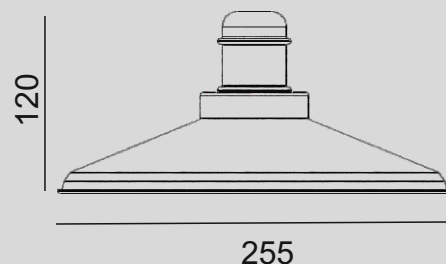

Targi RETAIL SHOW, Warszawa
RETAIL SHOW fair trade, Warsaw